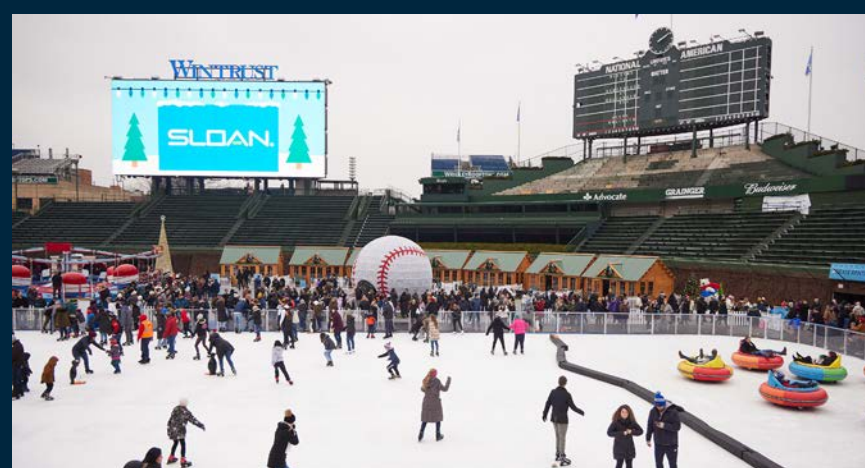

FULL VENUE RENTAL

Make Winterland your Home for the Holidays this Season!

- Up to 5,000 guests
- Four-hour event package includes access to:
  - Winterland rides and games
  - Ice rink
  - Bumper cars
  - On-field tent
  - Video boards
- Dedicated Winterland holiday experience
- Event staffing
- Food & beverage upgrades available