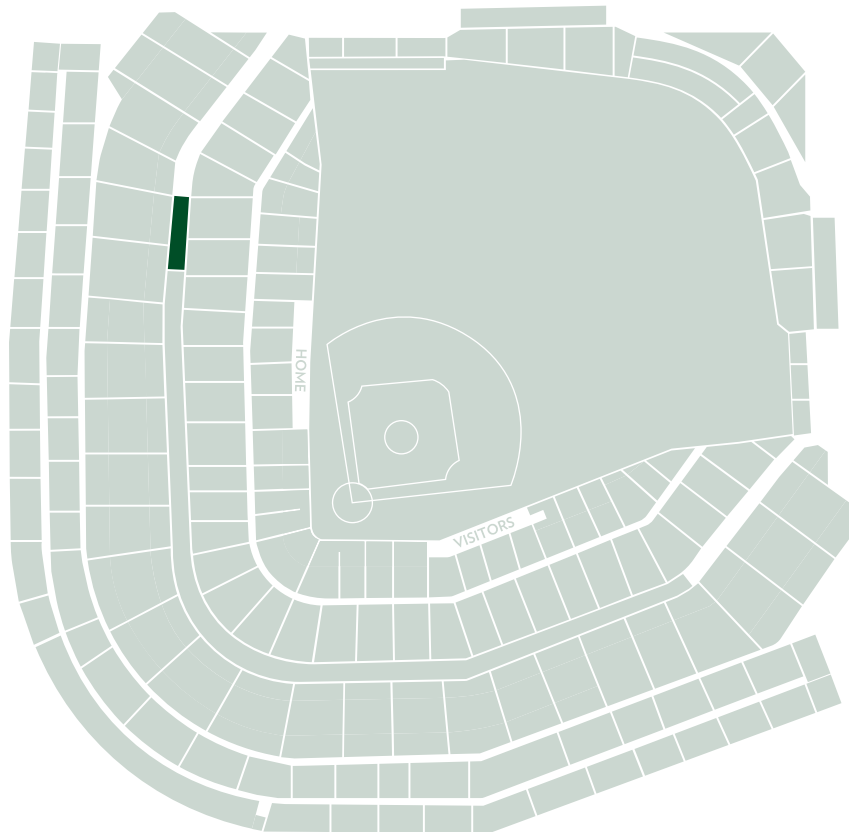

# EXECUTIVE CLUB

CAPACITY × 75

Designed to reflect the Cubs locker room, the Executive Club offers unique indoor and outdoor seating with great views and delicious catered food. Located inside Wrigley Field on the suite level. This space is perfect for smaller groups and intimate meetings overlooking the field.