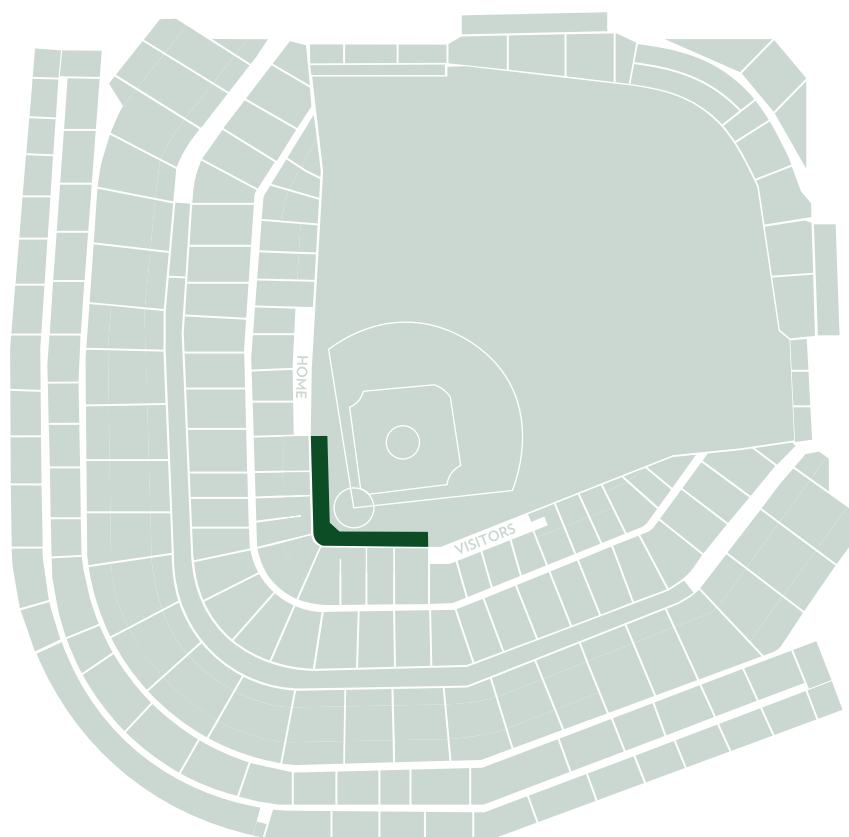

WARNING TRACK

CAPACITY × 400

When you rent out Wrigley Field, guests can take pictures, have a catch, or even simply bask in the glory of standing where many Chicago Cubs favorites have stood before. What better space to do this than the famous warning track? From receptions to dinners, our team can create a unique experience for your guests with the backdrop of a lifetime.

WARNING TRACK