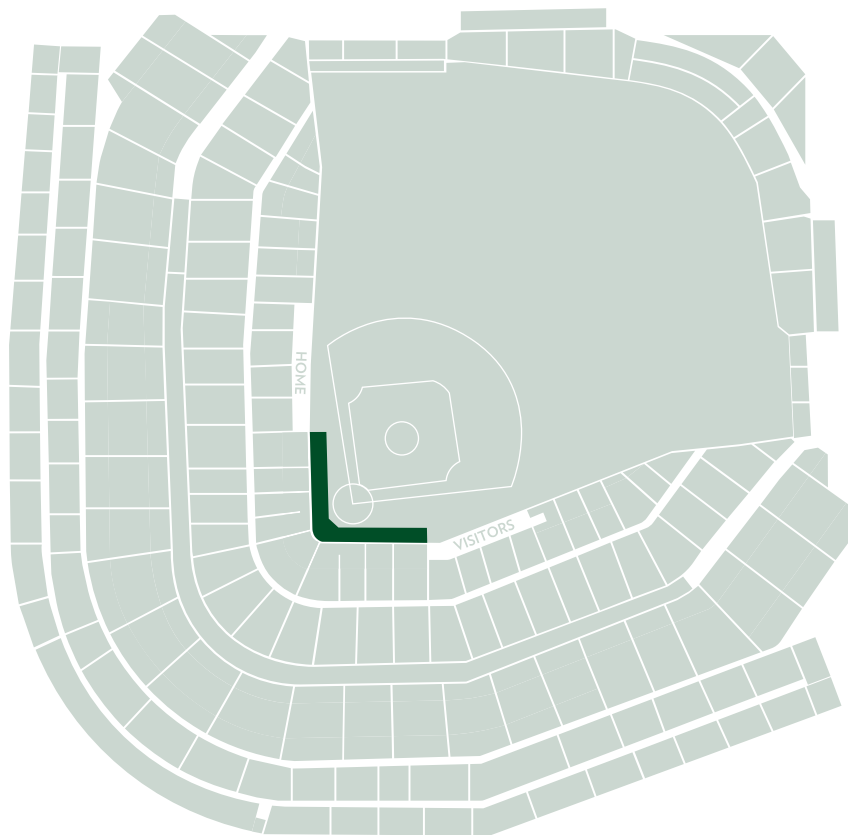

WARNING TRACK

CAPACITY × 400

When you rent out Wrigley Field, guests can take pictures, have a catch, or even simply bask in the glory of standing where many Chicago Cubs favorites have stood before. What better space to do this than the famous warning track? From receptions to dinners, our team can create a unique experience for your guests with the backdrop of a lifetime.

WARNING TRACK