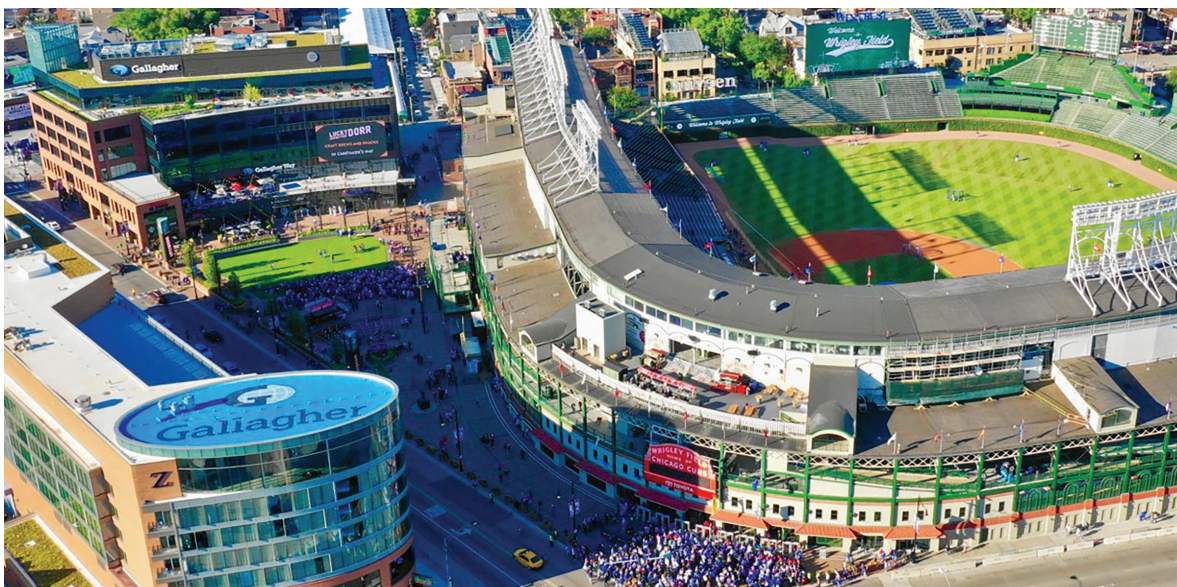

WRIGLEY FIELD BUYOUT

CAPACITY × 40,000

Can't decide on one space? Why not have them all? Transform the entire Wrigley Field campus into your own private venue. Mix and match club spaces, ballpark levels, and on-field activations to create an immersive, full-ballpark tailored entirely to your vision. From concerts to large-scale corporate celebrations, the possibilities are extraordinary.