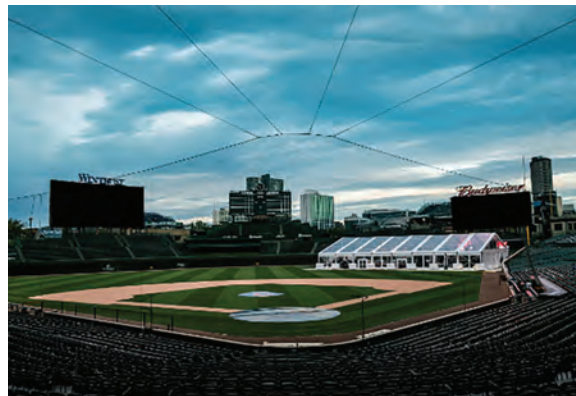

# WRIGLEY FIELD CAMPUS

CAPACITY × 40,000

Can't decide on one space? Why not have them all? With our full buyout events, you can mix and match any space in the ballpark to create your own unique experience, all to yourself. Wrigley Field can transform into the perfect space for your needs, accommodating tented field events, concerts, and receptions. Your guests will enjoy a one-of-a-kind experience, whether they're catching fly balls in the outfield or mingling in the club spaces.